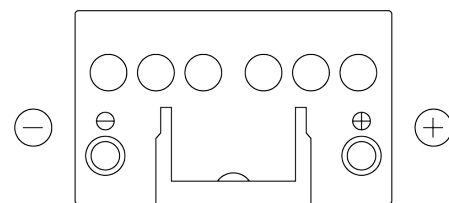

Product overview

Batteries for Cars

Formula FB450

Part number	FB450
Technology	Flooded
EAN/GTIN	3661024044493
Voltage	12 V
Capacity	45.0 Ah
CCA	330 A
Length	220 mm
Width	135 mm
Height	225 mm
Box size	E02
Polarity	ETN 0
Terminal Type	EN taper post
Hold Down	B1
Weights (subject of variation)	12.50 kg

Polarity

Terminal Type

Positive Terminal

Negative Terminal

Hold Down

Design, features and specifications are subject to change without notice. We disclaim any representation or warranty, express or implied, concerning the data or recommendations, and in no event shall be liable for any loss or damage claimed to have arisen as a result. Some products may not be available in your local market.