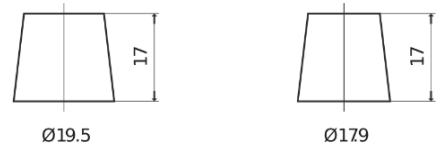

**Product overview**

Batteries for Cars

**Formula FB450**

Part number	FB450
Technology	Flooded
EAN/GTIN	3661024044493
Voltage	12 V
Capacity	45.0 Ah
CCA	330 A
Length	220 mm
Width	135 mm
Height	225 mm
Box size	E02
Polarity	ETN 0
Terminal Type	EN taper post
Hold Down	B1
Weights (subject of variation)	12.50 kg

**Polarity**

**Terminal Type**

Positive Terminal

Negative Terminal

**Hold Down**

Design, features and specifications are subject to change without notice. We disclaim any representation or warranty, express or implied, concerning the data or recommendations, and in no event shall be liable for any loss or damage claimed to have arisen as a result. Some products may not be available in your local market.