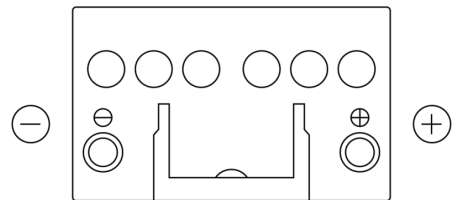

**Product overview**

Batteries for Cars

**Formula FB450**

Part number	FB450
Technology	Flooded
EAN/GTIN	3661024044493
Voltage	12 V
Capacity	45.0 Ah
CCA	330 A
Length	220 mm
Width	135 mm
Height	225 mm
Box size	E02
Polarity	ETN 0
Terminal Type	EN taper post
Hold Down	B1
Weights (subject of variation)	12.50 kg

**Polarity**

**Terminal Type**

Positive Terminal

Negative Terminal

**Hold Down**

Design, features and specifications are subject to change without notice. We disclaim any representation or warranty, express or implied, concerning the data or recommendations, and in no event shall be liable for any loss or damage claimed to have arisen as a result. Some products may not be available in your local market.