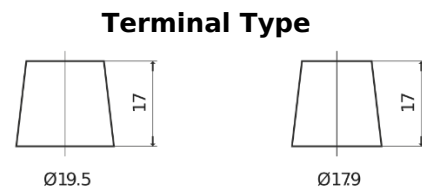

**Product overview**

Batteries for Trucks, Buses, Construction, Agriculture

**StartPRO FG1353**

Part number	FG1353
Technology	Flooded
EAN/GTIN	3661024045544
Voltage	12 V
Capacity	135 Ah
CCA	1000 A
Length	514 mm
Width	218 mm
Height	210 mm
Box size	DB9
Polarity	ETN 3
Terminal Type	EN taper post
Hold Down	B0
Weights (subject of variation)	39.80 kg