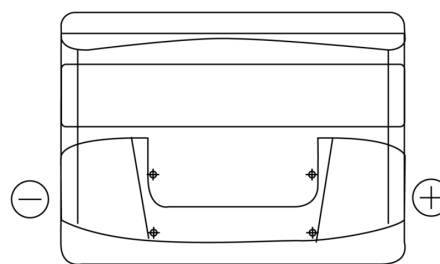

**Product overview**

Batteries for Cars

**Formula FB442**

Part number	FB442
Technology	Flooded
EAN/GTIN	3661024044608
Voltage	12 V
Capacity	44.0 Ah
CCA	420 A
Length	207 mm
Width	175 mm
Height	175 mm
Box size	LB1
Polarity	ETN 0
Terminal Type	EN taper post
Hold Down	B13
Weights (subject of variation)	10.60 kg

**Polarity**

**Terminal Type**

**Hold Down**

Design, features and specifications are subject to change without notice. We disclaim any representation or warranty, express or implied, concerning the data or recommendations, and in no event shall be liable for any loss or damage claimed to have arisen as a result. Some products may not be available in your local market.