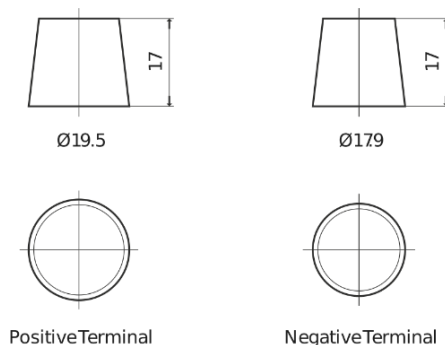

Terminal Type

Hold Down

Design, features and specifications are subject to change without notice. We disclaim any representation or warranty, express or implied, concerning the data or recommendations, and in no event shall be liable for any loss or damage claimed to have arisen as a result. Some products may not be available in your local market.