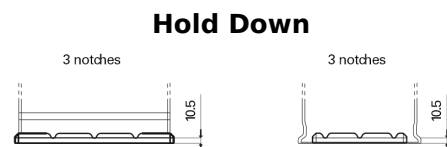

**Product overview**

Batteries for Trucks, Buses, Construction, Agriculture

**StartPRO TG1355**

Part number	TG1355
Technology	Flooded
EAN/GTIN	3661024055529
Voltage	12 V
Capacity	135 Ah
CCA	1000 A
Length	514 mm
Width	175 mm
Height	210 mm
Box size	DB8
Polarity	ETN 3
Terminal Type	EN taper post
Hold Down	B3
Weights (subject of variation)	36.00 kg