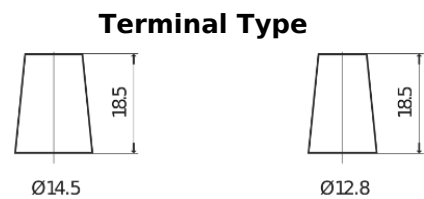

Product overview

Batteries for Cars

Formula FB356

| | |
|--------------------------------|----------------|
| Part number | FB356 |
| Technology | Flooded |
| EAN/GTIN | 3661024044332 |
| Voltage | 12 V |
| Capacity | 35.0 Ah |
| CCA | 240 A |
| Length | 187 mm |
| Width | 127 mm |
| Height | 220 mm |
| Box size | B19 |
| Polarity | ETN 0 |
| Terminal Type | JIS taper post |
| Hold Down | B0 |
| Weights (subject of variation) | 8.90 kg |