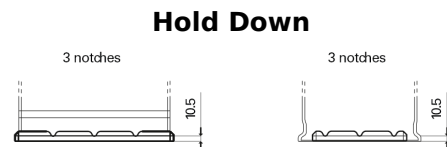

Product overview

Batteries for Trucks, Buses, Construction, Agriculture

StartPRO FG1355

Part number	FG1355
Technology	Flooded
EAN/GTIN	3661024045520
Voltage	12 V
Capacity	135 Ah
CCA	1000 A
Length	514 mm
Width	175 mm
Height	210 mm
Box size	DB8
Polarity	ETN 3
Terminal Type	EN taper post
Hold Down	B3
Weights (subject of variation)	36.00 kg