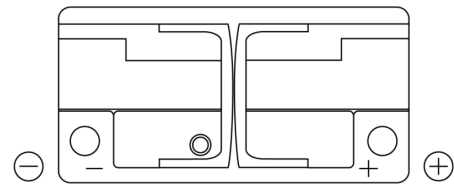

Product overview

Batteries for Cars

Formula FB1100

Part number	FB1100
Technology	Flooded
EAN/GTIN	3661024046237
Voltage	12 V
Capacity	110.0 Ah
CCA	850 A
Length	392 mm
Width	175 mm
Height	190 mm
Box size	L06
Polarity	ETN 0
Terminal Type	EN taper post
Hold Down	B13
Weights (subject of variation)	26.30 kg

Polarity

Terminal Type

Hold Down

Design, features and specifications are subject to change without notice. We disclaim any representation or warranty, express or implied, concerning the data or recommendations, and in no event shall be liable for any loss or damage claimed to have arisen as a result. Some products may not be available in your local market.