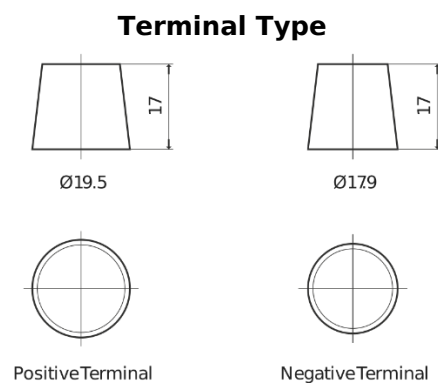

Product overview

Batteries for Trucks, Buses, Construction, Agriculture

PowerPRO Agri&Construction EJ1355

Part number	EJ1355
Technology	Flooded
EAN/GTIN	3661024036955
Voltage	12 V
Capacity	135 Ah
CCA	1000 A
Length	514 mm
Width	175 mm
Height	210 mm
Box size	DB8
Polarity	ETN 3
Terminal Type	EN taper post
Hold Down	B3
Weights (subject of variation)	36.00 kg