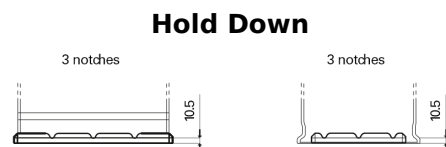

Product overview

Batteries for Trucks, Buses, Construction, Agriculture

PowerPRO Agri&Construction EJ1355

Part number	EJ1355
Technology	Flooded
EAN/GTIN	3661024036955
Voltage	12 V
Capacity	135 Ah
CCA	1000 A
Length	514 mm
Width	175 mm
Height	210 mm
Box size	DB8
Polarity	ETN 3
Terminal Type	EN taper post
Hold Down	B3
Weights (subject of variation)	36.00 kg