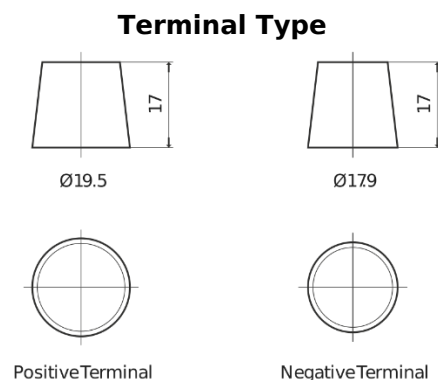

Product overview

Batteries for Trucks, Buses, Construction, Agriculture

PowerPRO Agri&Construction EJ1355

Part number	EJ1355
Technology	Flooded
EAN/GTIN	3661024036955
Voltage	12 V
Capacity	135 Ah
CCA	1000 A
Length	514 mm
Width	175 mm
Height	210 mm
Box size	DB8
Polarity	ETN 3
Terminal Type	EN taper post
Hold Down	B3
Weights (subject of variation)	36.00 kg