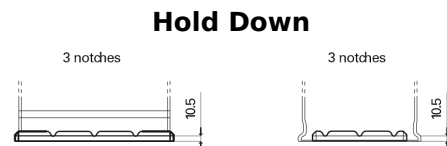

Product overview

Batteries for Trucks, Buses, Construction, Agriculture

PowerPRO Agri&Construction EJ1355

Part number	EJ1355
Technology	Flooded
EAN/GTIN	3661024036955
Voltage	12 V
Capacity	135 Ah
CCA	1000 A
Length	514 mm
Width	175 mm
Height	210 mm
Box size	DB8
Polarity	ETN 3
Terminal Type	EN taper post
Hold Down	B3
Weights (subject of variation)	36.00 kg