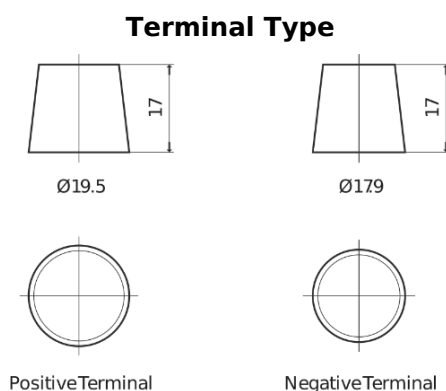

Product overview

Batteries for Cars

Formula Xtreme FA954

Part number	FA954
Technology	Flooded
EAN/GTIN	3661024044189
Voltage	12 V
Capacity	95.0 Ah
CCA	800 A
Length	306 mm
Width	173 mm
Height	222 mm
Box size	D31
Polarity	ETN 0
Terminal Type	EN taper post
Hold Down	Korean B1
Weights (subject of variation)	21.40 kg