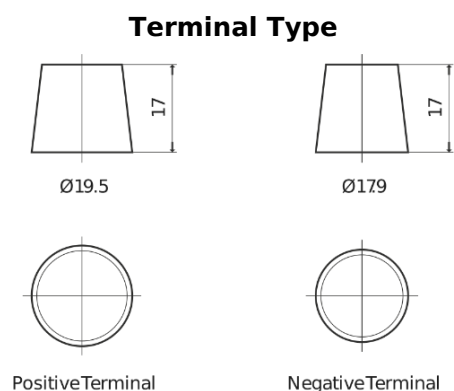

**Product overview**

Batteries for Cars

**Formula Xtreme FA954**

Part number	FA954
Technology	Flooded
EAN/GTIN	3661024044189
Voltage	12 V
Capacity	95.0 Ah
CCA	800 A
Length	306 mm
Width	173 mm
Height	222 mm
Box size	D31
Polarity	ETN 0
Terminal Type	EN taper post
Hold Down	Korean B1
Weights (subject of variation)	21.40 kg