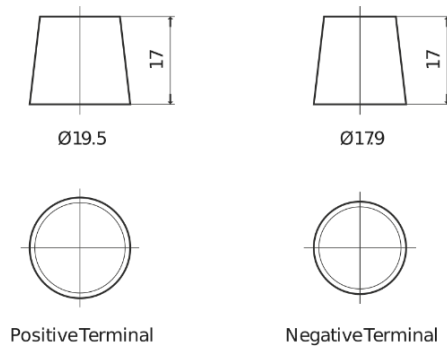

Terminal Type

Hold Down

Design, features and specifications are subject to change without notice. We disclaim any representation or warranty, express or implied, concerning the data or recommendations, and in no event shall be liable for any loss or damage claimed to have arisen as a result. Some products may not be available in your local market.