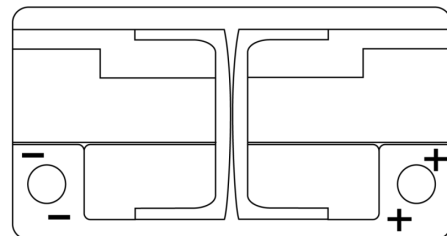

**Product overview**

Batteries for Cars

**Formula Xtreme FA900**

Part number	FA900
Technology	Flooded
EAN/GTIN	3661024046251
Voltage	12 V
Capacity	90.0 Ah
CCA	720 A
Length	315 mm
Width	175 mm
Height	190 mm
Box size	L04
Polarity	ETN 0
Terminal Type	EN taper post
Hold Down	B13
Weights (subject of variation)	19.70 kg

**Polarity**

**Terminal Type**

**Hold Down**

Design, features and specifications are subject to change without notice. We disclaim any representation or warranty, express or implied, concerning the data or recommendations, and in no event shall be liable for any loss or damage claimed to have arisen as a result. Some products may not be available in your local market.