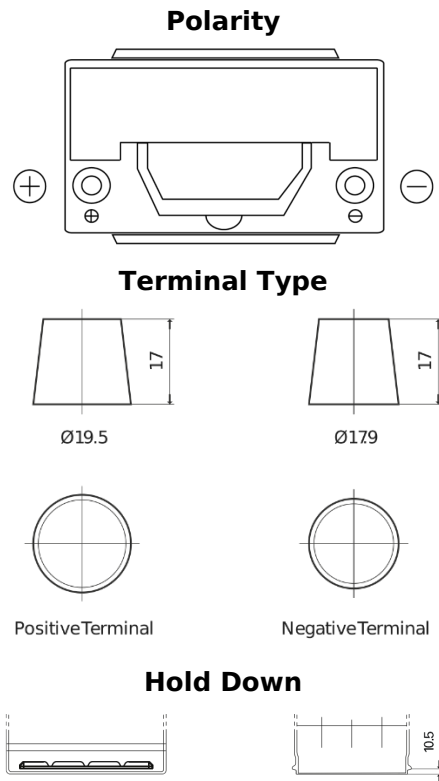

**Product overview**

Batteries for Cars

**Premium EA955**

Part number	EA955
Technology	Flooded
EAN/GTIN	3661024034197
Voltage	12 V
Capacity	95 Ah
CCA	800 A
Length	306 mm
Width	173 mm
Height	222 mm
Box size	D31
Polarity	ETN 1
Terminal Type	EN taper post
Hold Down	Korean B1
Weights (subject of variation)	21.40 kg