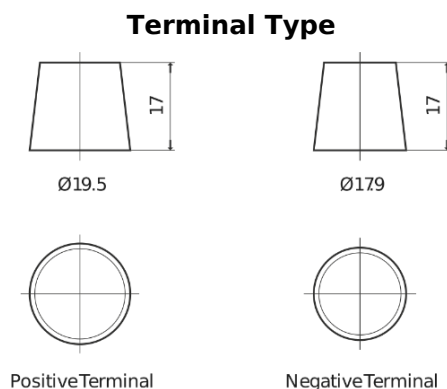

Product overview

Batteries for Cars

Formula Xtreme FA754

Part number	FA754
Technology	Flooded
EAN/GTIN	3661024044165
Voltage	12 V
Capacity	75.0 Ah
CCA	630 A
Length	270 mm
Width	173 mm
Height	222 mm
Box size	D26
Polarity	ETN 0
Terminal Type	EN taper post
Hold Down	Korean B1+B6
Weights (subject of variation)	17.40 kg