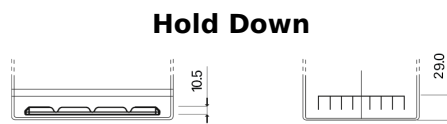

Product overview

Batteries for Cars

Formula Xtreme FA754

Part number	FA754
Technology	Flooded
EAN/GTIN	3661024044165
Voltage	12 V
Capacity	75.0 Ah
CCA	630 A
Length	270 mm
Width	173 mm
Height	222 mm
Box size	D26
Polarity	ETN 0
Terminal Type	EN taper post
Hold Down	Korean B1+B6
Weights (subject of variation)	17.40 kg