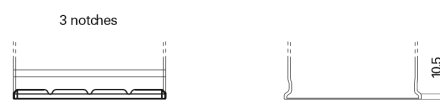

Product overview

Batteries for Cars

Formula Xtreme FA456

Part number	FA456
Technology	Flooded
EAN/GTIN	3661024044127
Voltage	12 V
Capacity	45.0 Ah
CCA	390 A
Length	237 mm
Width	127 mm
Height	227 mm
Box size	B24
Polarity	ETN 0
Terminal Type	JIS taper post
Hold Down	B1
Weights (subject of variation)	11.80 kg

Polarity

Terminal Type

Remove T1 adapter for T3

Hold Down

Design, features and specifications are subject to change without notice. We disclaim any representation or warranty, express or implied, concerning the data or recommendations, and in no event shall be liable for any loss or damage claimed to have arisen as a result. Some products may not be available in your local market.