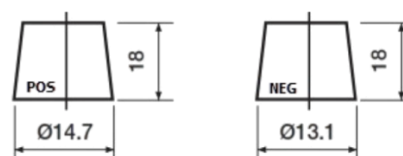

Product overview

Batteries for Cars

Formula Xtreme FA456

Part number	FA456
Technology	Flooded
EAN/GTIN	3661024044127
Voltage	12 V
Capacity	45.0 Ah
CCA	390 A
Length	237 mm
Width	127 mm
Height	227 mm
Box size	B24
Polarity	ETN 0
Terminal Type	JIS taper post
Hold Down	B1
Weights (subject of variation)	11.80 kg

Polarity

Terminal Type

Remove T1 adapter for T3

Hold Down

Design, features and specifications are subject to change without notice. We disclaim any representation or warranty, express or implied, concerning the data or recommendations, and in no event shall be liable for any loss or damage claimed to have arisen as a result. Some products may not be available in your local market.