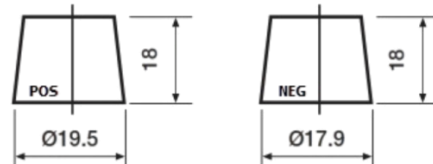

Product overview

Batteries for Cars

Formula Xtreme FA456

Part number	FA456
Technology	Flooded
EAN/GTIN	3661024044127
Voltage	12 V
Capacity	45.0 Ah
CCA	390 A
Length	237 mm
Width	127 mm
Height	227 mm
Box size	B24
Polarity	ETN 0
Terminal Type	JIS taper post
Hold Down	B1
Weights (subject of variation)	11.80 kg

Polarity

Terminal Type

Remove T1 adapter for T3

Hold Down

Design, features and specifications are subject to change without notice. We disclaim any representation or warranty, express or implied, concerning the data or recommendations, and in no event shall be liable for any loss or damage claimed to have arisen as a result. Some products may not be available in your local market.