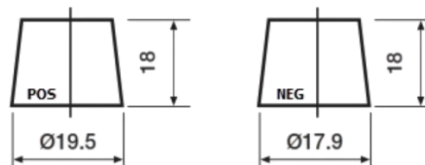

Product overview

Batteries for Cars

Formula Xtreme FA456

Part number	FA456
Technology	Flooded
EAN/GTIN	3661024044127
Voltage	12 V
Capacity	45.0 Ah
CCA	390 A
Length	237 mm
Width	127 mm
Height	227 mm
Box size	B24
Polarity	ETN 0
Terminal Type	JIS taper post
Hold Down	B1
Weights (subject of variation)	11.80 kg

Polarity

Terminal Type

Remove T1 adapter for T3

Hold Down

Design, features and specifications are subject to change without notice. We disclaim any representation or warranty, express or implied, concerning the data or recommendations, and in no event shall be liable for any loss or damage claimed to have arisen as a result. Some products may not be available in your local market.