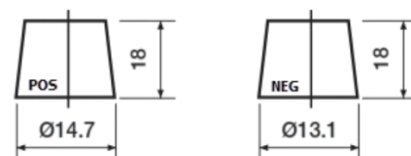

Product overview

Batteries for Cars

Formula Xtreme FA456

Part number	FA456
Technology	Flooded
EAN/GTIN	3661024044127
Voltage	12 V
Capacity	45.0 Ah
CCA	390 A
Length	237 mm
Width	127 mm
Height	227 mm
Box size	B24
Polarity	ETN 0
Terminal Type	JIS taper post
Hold Down	B1
Weights (subject of variation)	11.80 kg

Polarity

Terminal Type

Remove T1 adapter for T3

Hold Down

Design, features and specifications are subject to change without notice. We disclaim any representation or warranty, express or implied, concerning the data or recommendations, and in no event shall be liable for any loss or damage claimed to have arisen as a result. Some products may not be available in your local market.