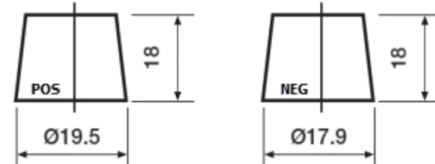

**Product overview**

Batteries for Cars

**Formula Xtreme FA456**

Part number	FA456
Technology	Flooded
EAN/GTIN	3661024044127
Voltage	12 V
Capacity	45.0 Ah
CCA	390 A
Length	237 mm
Width	127 mm
Height	227 mm
Box size	B24
Polarity	ETN 0
Terminal Type	JIS taper post
Hold Down	B1
Weights (subject of variation)	11.80 kg

**Polarity**

**Terminal Type**

Remove T1 adapter for T3

**Hold Down**

Design, features and specifications are subject to change without notice. We disclaim any representation or warranty, express or implied, concerning the data or recommendations, and in no event shall be liable for any loss or damage claimed to have arisen as a result. Some products may not be available in your local market.