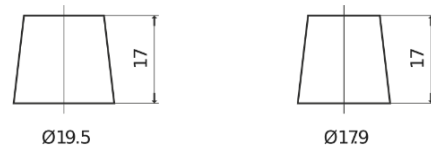

Terminal Type