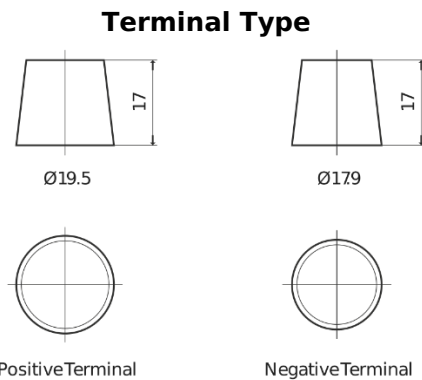

**Product overview**

Batteries for Marine and Leisure

**Dual EFB EZ650**

|                                |               |
|--------------------------------|---------------|
| Part number                    | EZ650         |
| Technology                     | EFB           |
| EAN/GTIN                       | 3661024037648 |
| Voltage                        | 12 V          |
| Capacity                       | 75.0 Ah       |
| CCA                            | 750 A         |
| Watt hour                      | 650 Wh        |
| Length                         | 260 mm        |
| Width                          | 173 mm        |
| Height                         | 222 mm        |
| Box size                       | D26           |
| Polarity                       | ETN 1         |
| Terminal Type                  | EN taper post |
| Hold Down                      | B0            |
| Weights (subject of variation) | 19.00 kg      |