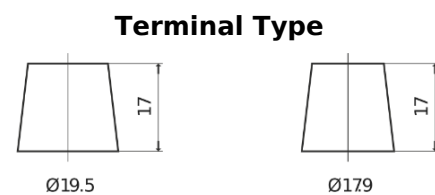

**Product overview**

Batteries for Trucks, Buses, Construction, Agriculture

**EndurancePRO EFB EX2253**

Part number	EX2253
Technology	EFB
EAN/GTIN	3661024036702
Voltage	12 V
Capacity	225.0 Ah
CCA	1150 A
Length	518 mm
Width	274 mm
Height	240 mm
Box size	D06
Polarity	ETN 3
Terminal Type	EN taper post
Hold Down	B0
Weights (subject of variation)	60.10 kg