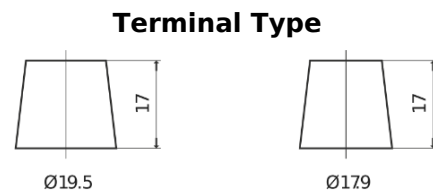

Product overview

Batteries for Trucks, Buses, Construction, Agriculture

EndurancePRO EFB EX1803

Part number	EX1803
Technology	EFB
EAN/GTIN	3661024036696
Voltage	12 V
Capacity	180.0 Ah
CCA	1000 A
Length	513 mm
Width	223 mm
Height	223 mm
Box size	D05
Polarity	ETN 3
Terminal Type	EN taper post
Hold Down	B0
Weights (subject of variation)	46.10 kg