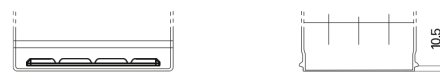

**Product overview**

Batteries for Cars

**Technica TB955**

Part number	TB955
Technology	Flooded
EAN/GTIN	3661024054461
Voltage	12 V
Capacity	95 Ah
CCA	760 A
Length	306 mm
Width	173 mm
Height	222 mm
Box size	D31
Polarity	ETN 1
Terminal Type	EN taper post
Hold Down	Korean B1
Weights (subject of variation)	20.60 kg

**Polarity**

**Terminal Type**

Positive Terminal

Negative Terminal

**Hold Down**

Design, features and specifications are subject to change without notice. We disclaim any representation or warranty, express or implied, concerning the data or recommendations, and in no event shall be liable for any loss or damage claimed to have arisen as a result. Some products may not be available in your local market.