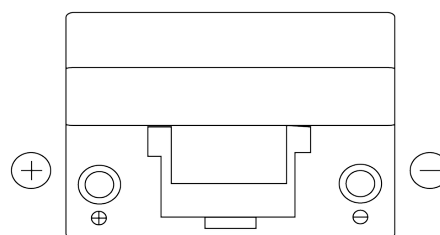

**Product overview**

Batteries for Cars

**Technica TB955**

Part number	TB955
Technology	Flooded
EAN/GTIN	3661024054461
Voltage	12 V
Capacity	95 Ah
CCA	760 A
Length	306 mm
Width	173 mm
Height	222 mm
Box size	D31
Polarity	ETN 1
Terminal Type	EN taper post
Hold Down	Korean B1
Weights (subject of variation)	20.60 kg

**Polarity**

**Terminal Type**

Positive Terminal

Negative Terminal

**Hold Down**

Design, features and specifications are subject to change without notice. We disclaim any representation or warranty, express or implied, concerning the data or recommendations, and in no event shall be liable for any loss or damage claimed to have arisen as a result. Some products may not be available in your local market.