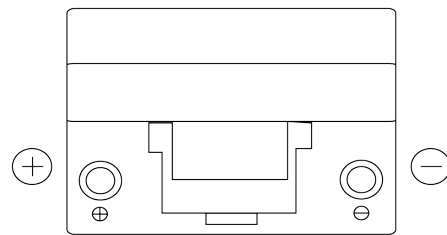

**Product overview**

Batteries for Cars

**Formula FB955**

Part number	FB955
Technology	Flooded
EAN/GTIN	3661024044462
Voltage	12 V
Capacity	95 Ah
CCA	760 A
Length	306 mm
Width	173 mm
Height	222 mm
Box size	D31
Polarity	ETN 1
Terminal Type	EN taper post
Hold Down	Korean B1
Weights (subject of variation)	20.60 kg

**Polarity**

**Terminal Type**

Positive Terminal

Negative Terminal

**Hold Down**

Design, features and specifications are subject to change without notice. We disclaim any representation or warranty, express or implied, concerning the data or recommendations, and in no event shall be liable for any loss or damage claimed to have arisen as a result. Some products may not be available in your local market.