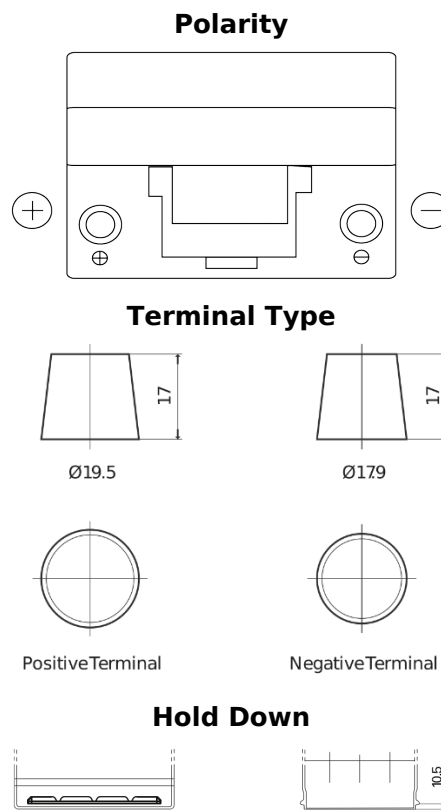

**Product overview**

Batteries for Cars

**Excell EB955**

Part number	EB955
Technology	Flooded
EAN/GTIN	3661024034463
Voltage	12 V
Capacity	95 Ah
CCA	760 A
Length	306 mm
Width	173 mm
Height	222 mm
Box size	D31
Polarity	ETN 1
Terminal Type	EN taper post
Hold Down	Korean B1
Weights (subject of variation)	20.60 kg