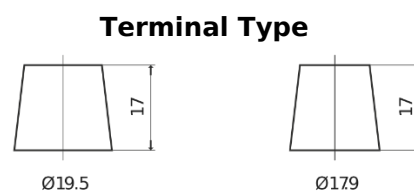

**Product overview**

Batteries for Cars

**Power DB955**

Part number	DB955
Technology	Flooded
EAN/GTIN	3661024024464
Voltage	12 V
Capacity	95 Ah
CCA	760 A
Length	306 mm
Width	173 mm
Height	222 mm
Box size	D31
Polarity	ETN 1
Terminal Type	EN taper post
Hold Down	Korean B1
Weights (subject of variation)	20.60 kg