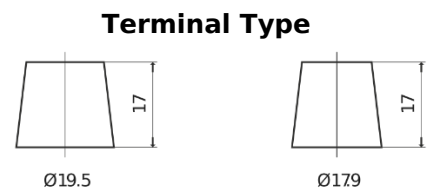

**Product overview**

Batteries for Cars

**Power DB955**

Part number	DB955
Technology	Flooded
EAN/GTIN	3661024024464
Voltage	12 V
Capacity	95 Ah
CCA	760 A
Length	306 mm
Width	173 mm
Height	222 mm
Box size	D31
Polarity	ETN 1
Terminal Type	EN taper post
Hold Down	Korean B1
Weights (subject of variation)	20.60 kg