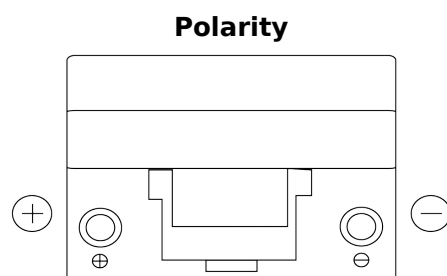

**Product overview**

Batteries for Cars

**Power DB955**

Part number	DB955
Technology	Flooded
EAN/GTIN	3661024024464
Voltage	12 V
Capacity	95 Ah
CCA	760 A
Length	306 mm
Width	173 mm
Height	222 mm
Box size	D31
Polarity	ETN 1
Terminal Type	EN taper post
Hold Down	Korean B1
Weights (subject of variation)	20.60 kg