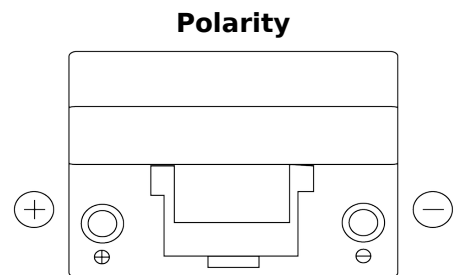

**Product overview**

Batteries for Cars

**Power DB955**

Part number	DB955
Technology	Flooded
EAN/GTIN	3661024024464
Voltage	12 V
Capacity	95 Ah
CCA	760 A
Length	306 mm
Width	173 mm
Height	222 mm
Box size	D31
Polarity	ETN 1
Terminal Type	EN taper post
Hold Down	Korean B1
Weights (subject of variation)	20.60 kg