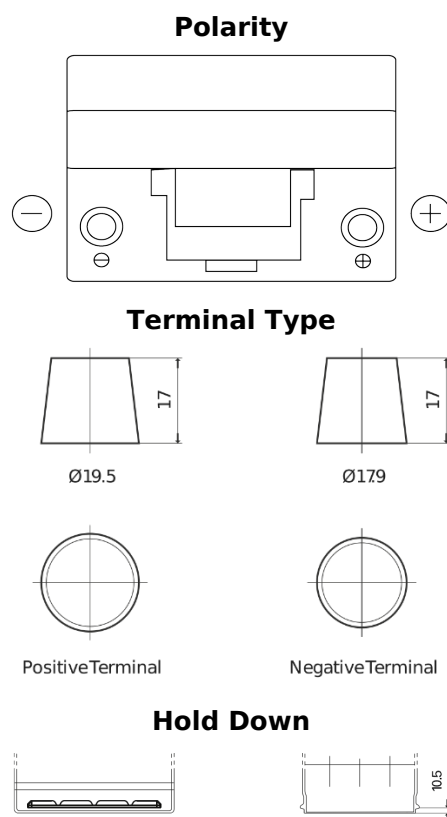

Product overview

Batteries for Cars

Technica TB954

| | |
|--------------------------------|---------------|
| Part number | TB954 |
| Technology | Flooded |
| EAN/GTIN | 3661024054454 |
| Voltage | 12 V |
| Capacity | 95 Ah |
| CCA | 760 A |
| Length | 306 mm |
| Width | 173 mm |
| Height | 222 mm |
| Box size | D31 |
| Polarity | ETN 0 |
| Terminal Type | EN taper post |
| Hold Down | Korean B1 |
| Weights (subject of variation) | 20.60 kg |