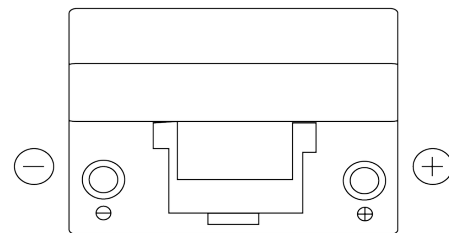

**Product overview**

Batteries for Cars

**Excell EB954**

Part number	EB954
Technology	Flooded
EAN/GTIN	3661024034456
Voltage	12 V
Capacity	95 Ah
CCA	760 A
Length	306 mm
Width	173 mm
Height	222 mm
Box size	D31
Polarity	ETN 0
Terminal Type	EN taper post
Hold Down	Korean B1
Weights (subject of variation)	20.60 kg

**Polarity**

**Terminal Type**

Positive Terminal

Negative Terminal

**Hold Down**

Design, features and specifications are subject to change without notice. We disclaim any representation or warranty, express or implied, concerning the data or recommendations, and in no event shall be liable for any loss or damage claimed to have arisen as a result. Some products may not be available in your local market.