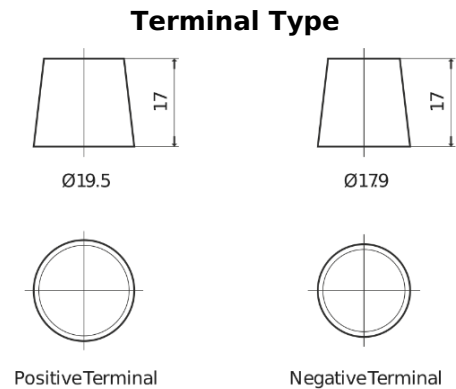

**Product overview**

Batteries for Marine and Leisure

**Vintage EU77-6**

Part number	EU77-6
Technology	Flooded
EAN/GTIN	3661024036177
Voltage	6 V
Capacity	77.0 Ah
CCA	650 A
Length	215 mm
Width	169 mm
Height	184 mm
Box size	H02
Polarity	ETN 0
Terminal Type	EN taper post
Hold Down	B6
Weights (subject of variation)	11.10 kg