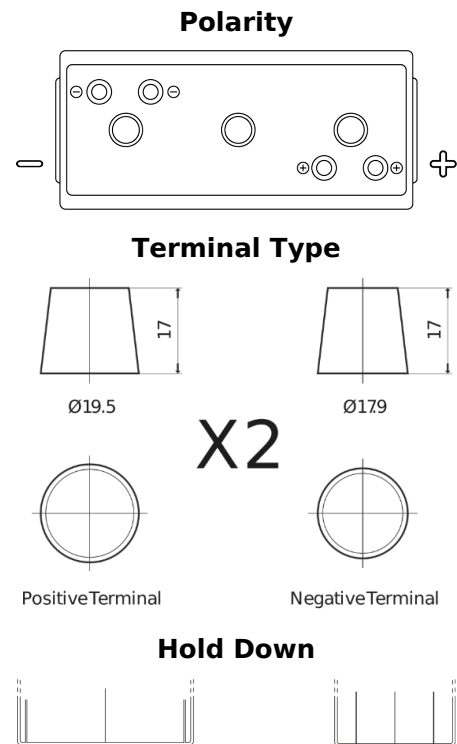

Product overview

Batteries for Marine and Leisure

Vintage EU200-6

Part number	EU200-6
Technology	Flooded
EAN/GTIN	3661024036139
Voltage	6 V
Capacity	200.0 Ah
CCA	1150 A
Length	398 mm
Width	174 mm
Height	234 mm
Box size	M06
Polarity	ETN 0
Terminal Type	Twin EN taper posts
Hold Down	B0
Weights (subject of variation)	27.80 kg