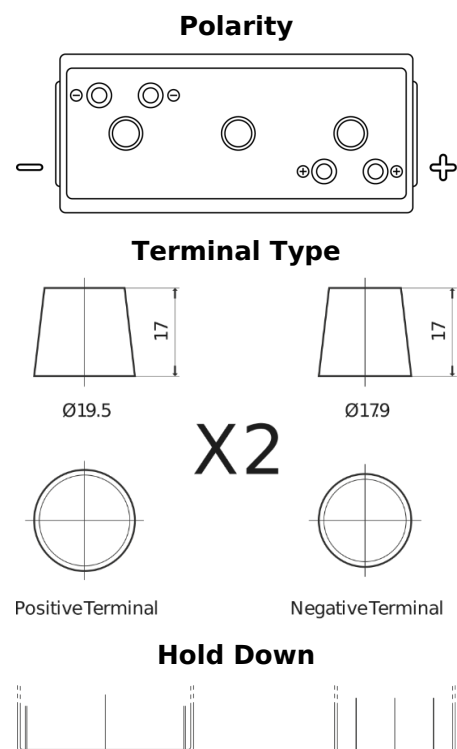

Product overview

Batteries for Marine and Leisure

Vintage EU200-6

Part number	EU200-6
Technology	Flooded
EAN/GTIN	3661024036139
Voltage	6 V
Capacity	200.0 Ah
CCA	1150 A
Length	398 mm
Width	174 mm
Height	234 mm
Box size	M06
Polarity	ETN 0
Terminal Type	Twin EN taper posts
Hold Down	B0
Weights (subject of variation)	27.80 kg