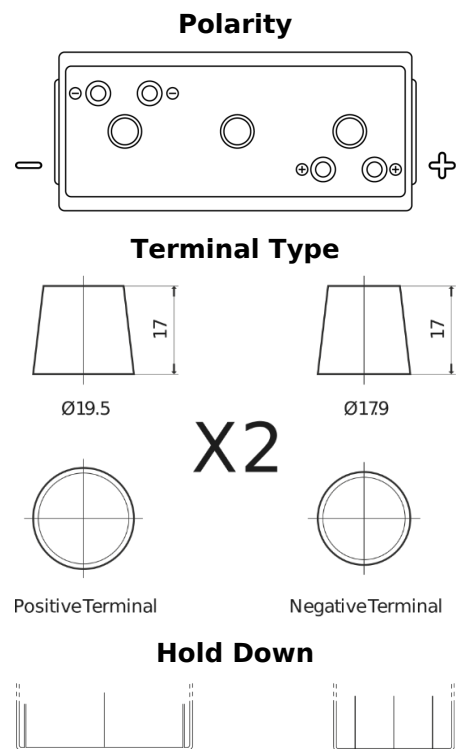

Product overview

Batteries for Marine and Leisure

Vintage EU200-6

Part number	EU200-6
Technology	Flooded
EAN/GTIN	3661024036139
Voltage	6 V
Capacity	200.0 Ah
CCA	1150 A
Length	398 mm
Width	174 mm
Height	234 mm
Box size	M06
Polarity	ETN 0
Terminal Type	Twin EN taper posts
Hold Down	B0
Weights (subject of variation)	27.80 kg