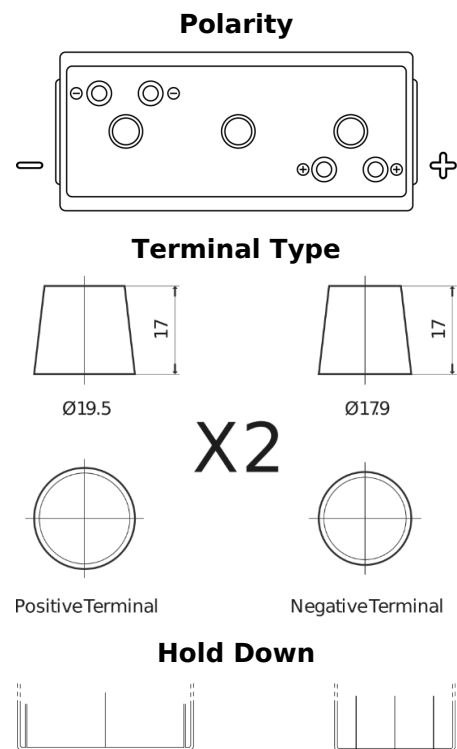

Product overview

Batteries for Marine and Leisure

Vintage EU200-6

Part number	EU200-6
Technology	Flooded
EAN/GTIN	3661024036139
Voltage	6 V
Capacity	200.0 Ah
CCA	1150 A
Length	398 mm
Width	174 mm
Height	234 mm
Box size	M06
Polarity	ETN 0
Terminal Type	Twin EN taper posts
Hold Down	B0
Weights (subject of variation)	27.80 kg