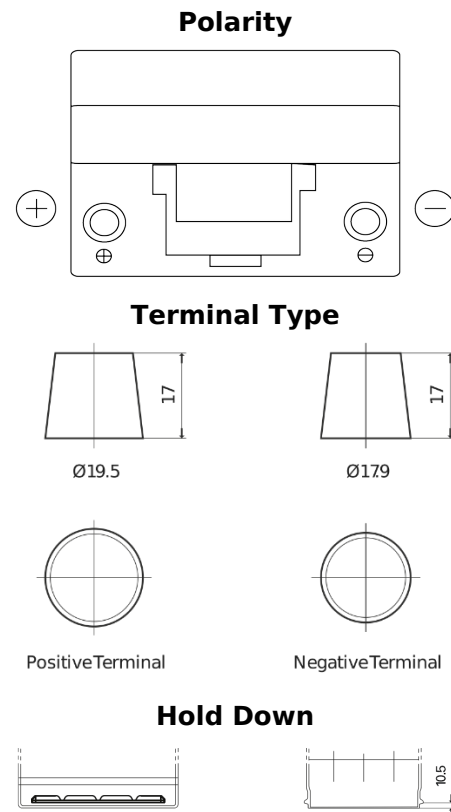

Product overview

Batteries for Cars

Standard TC905

Part number	TC905
Technology	Flooded
EAN/GTIN	3661024054768
Voltage	12 V
Capacity	90 Ah
CCA	680 A
Length	306 mm
Width	173 mm
Height	222 mm
Box size	D31
Polarity	ETN 1
Terminal Type	EN taper post
Hold Down	Korean B1
Weights (subject of variation)	19.90 kg