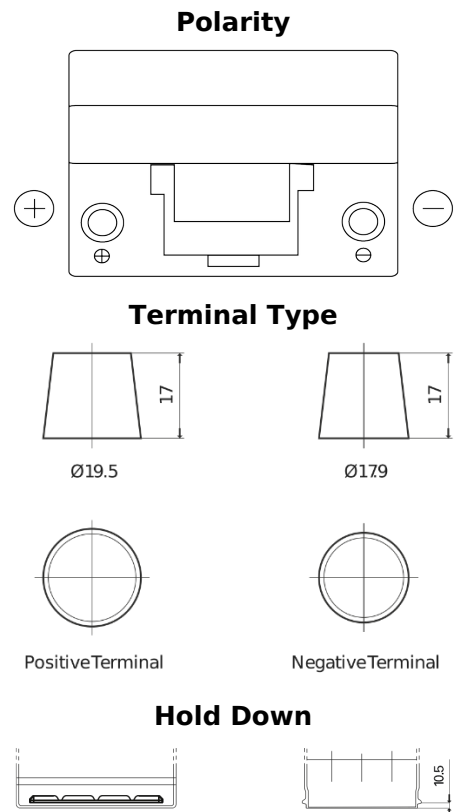

**Product overview**

Batteries for Cars

**Standard TC905**

Part number	TC905
Technology	Flooded
EAN/GTIN	3661024054768
Voltage	12 V
Capacity	90 Ah
CCA	680 A
Length	306 mm
Width	173 mm
Height	222 mm
Box size	D31
Polarity	ETN 1
Terminal Type	EN taper post
Hold Down	Korean B1
Weights (subject of variation)	19.90 kg