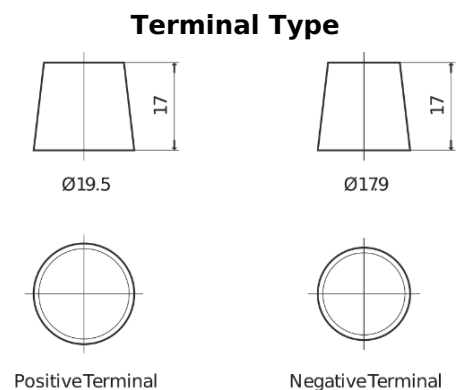

Product overview

Batteries for Marine and Leisure

Vintage EU165-6

| | |
|--------------------------------|---------------|
| Part number | EU165-6 |
| Technology | Flooded |
| EAN/GTIN | 3661024036146 |
| Voltage | 6 V |
| Capacity | 165.0 Ah |
| CCA | 900 A |
| Length | 330 mm |
| Width | 174 mm |
| Height | 234 mm |
| Box size | M05 |
| Polarity | ETN 0 |
| Terminal Type | EN taper post |
| Hold Down | B0 |
| Weights (subject of variation) | 25.00 kg |