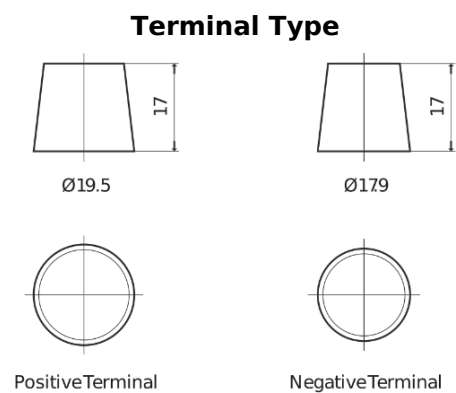

Product overview

Batteries for Marine and Leisure

Vintage EU140-6

Part number	EU140-6
Technology	Flooded
EAN/GTIN	3661024036153
Voltage	6 V
Capacity	140.0 Ah
CCA	900 A
Length	257 mm
Width	175 mm
Height	236 mm
Box size	M04
Polarity	ETN 0
Terminal Type	EN taper post
Hold Down	B1
Weights (subject of variation)	18.40 kg