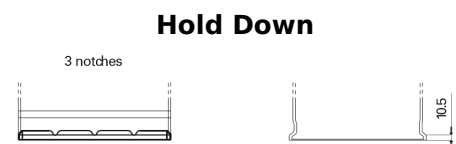

Product overview

Batteries for Marine and Leisure

Vintage EU140-6

Part number	EU140-6
Technology	Flooded
EAN/GTIN	3661024036153
Voltage	6 V
Capacity	140.0 Ah
CCA	900 A
Length	257 mm
Width	175 mm
Height	236 mm
Box size	M04
Polarity	ETN 0
Terminal Type	EN taper post
Hold Down	B1
Weights (subject of variation)	18.40 kg