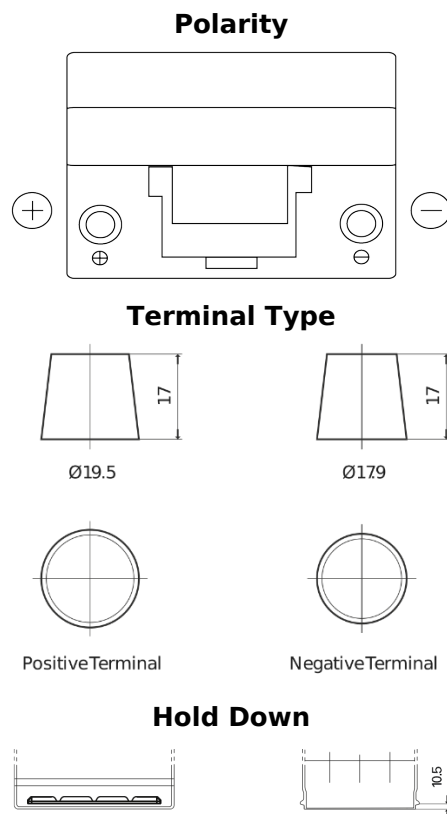

Product overview

Batteries for Cars

Classic EC905

Part number	EC905
Technology	Flooded
EAN/GTIN	3661024034760
Voltage	12 V
Capacity	90 Ah
CCA	680 A
Length	306 mm
Width	173 mm
Height	222 mm
Box size	D31
Polarity	ETN 1
Terminal Type	EN taper post
Hold Down	Korean B1
Weights (subject of variation)	19.90 kg