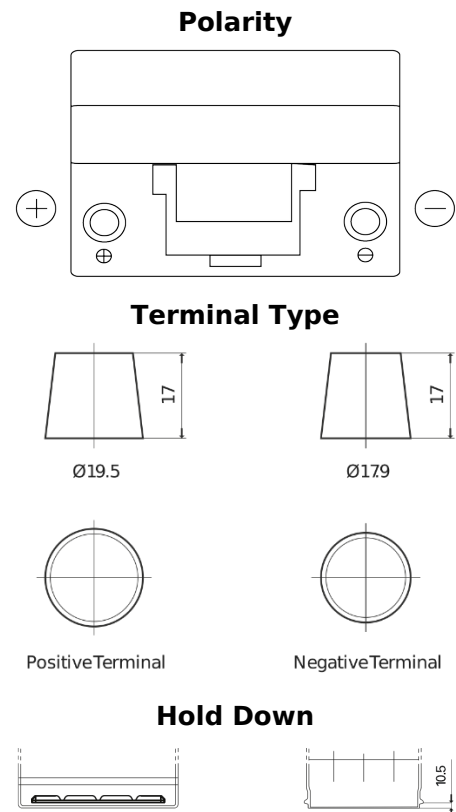

Product overview

Batteries for Cars

Classic EC905

Part number	EC905
Technology	Flooded
EAN/GTIN	3661024034760
Voltage	12 V
Capacity	90 Ah
CCA	680 A
Length	306 mm
Width	173 mm
Height	222 mm
Box size	D31
Polarity	ETN 1
Terminal Type	EN taper post
Hold Down	Korean B1
Weights (subject of variation)	19.90 kg