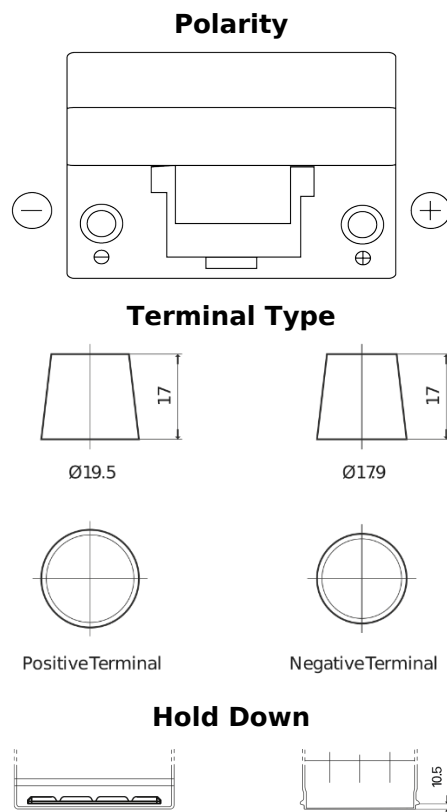

Product overview

Batteries for Cars

Classic EC904

Part number	EC904
Technology	Flooded
EAN/GTIN	3661024034753
Voltage	12 V
Capacity	90 Ah
CCA	680 A
Length	306 mm
Width	173 mm
Height	222 mm
Box size	D31
Polarity	ETN 0
Terminal Type	EN taper post
Hold Down	Korean B1
Weights (subject of variation)	19.90 kg