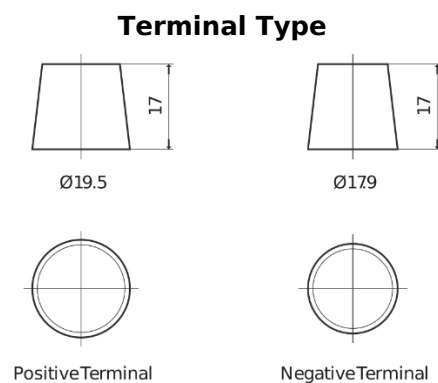

**Product overview**

Batteries for Marine and Leisure

**Equipment ET650**

Part number	ET650
Technology	Flooded
EAN/GTIN	3661024035927
Voltage	12 V
Capacity	100.0 Ah
Watt hour	650 Wh
Length	353 mm
Width	175 mm
Height	190 mm
Box size	L05
Polarity	ETN 0
Terminal Type	EN taper post
Hold Down	B13
Weights (subject of variation)	26.50 kg