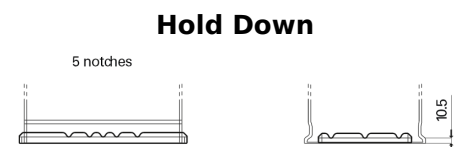

Product overview

Batteries for Marine and Leisure

Equipment ET550

| | |
|--------------------------------|---------------|
| Part number | ET550 |
| Technology | Flooded |
| EAN/GTIN | 3661024036344 |
| Voltage | 12 V |
| Capacity | 80.0 Ah |
| Watt hour | 550 Wh |
| Length | 278 mm |
| Width | 175 mm |
| Height | 190 mm |
| Box size | L03 |
| Polarity | ETN 0 |
| Terminal Type | EN taper post |
| Hold Down | B13 |
| Weights (subject of variation) | 20.70 kg |