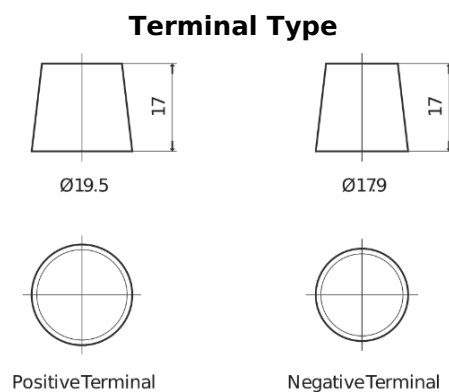

**Product overview**

Batteries for Marine and Leisure

**Equipment ET1600**

Part number	ET1600
Technology	Flooded
EAN/GTIN	3661024035873
Voltage	12 V
Capacity	230.0 Ah
Watt hour	1600 Wh
Length	518 mm
Width	274 mm
Height	240 mm
Box size	D06
Polarity	ETN 3
Terminal Type	EN taper post
Hold Down	B0
Weights (subject of variation)	64.80 kg