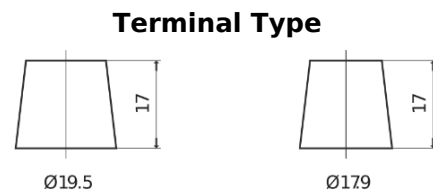

**Product overview**

Batteries for Marine and Leisure

**Equipment ET1300**

Part number	ET1300
Technology	Flooded
EAN/GTIN	3661024035880
Voltage	12 V
Capacity	180.0 Ah
Watt hour	1300 Wh
Length	513 mm
Width	223 mm
Height	223 mm
Box size	D05
Polarity	ETN 3
Terminal Type	EN taper post
Hold Down	B0
Weights (subject of variation)	49.70 kg