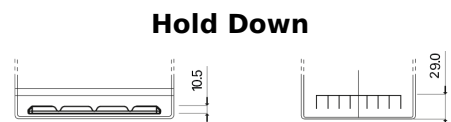

Product overview

Batteries for Cars

Premium EA754

Part number	EA754
Technology	Flooded
EAN/GTIN	3661024034166
Voltage	12 V
Capacity	75 Ah
CCA	630 A
Length	270 mm
Width	173 mm
Height	222 mm
Box size	D26
Polarity	ETN 0
Terminal Type	EN taper post
Hold Down	Korean B1+B6
Weights (subject of variation)	17.40 kg