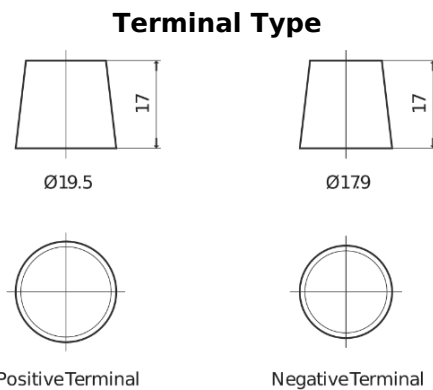

**Product overview**

Batteries for Marine and Leisure

**Equipment ET1300**

Part number	ET1300
Technology	Flooded
EAN/GTIN	3661024035880
Voltage	12 V
Capacity	180.0 Ah
Watt hour	1300 Wh
Length	513 mm
Width	223 mm
Height	223 mm
Box size	D05
Polarity	ETN 3
Terminal Type	EN taper post
Hold Down	B0
Weights (subject of variation)	49.70 kg