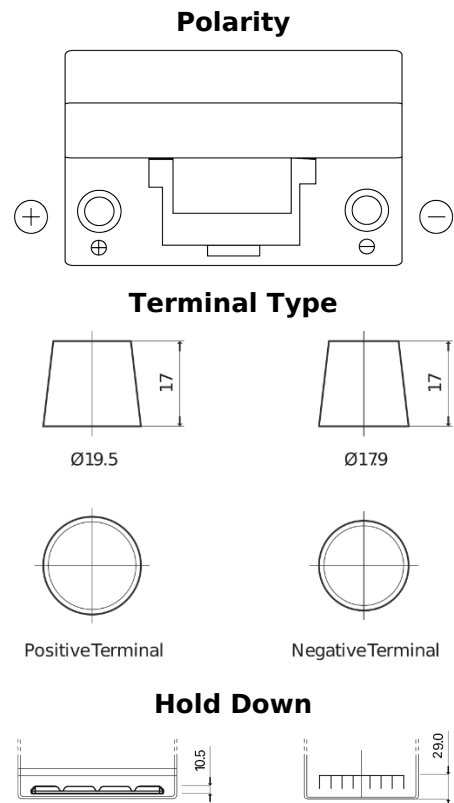

Product overview

Batteries for Cars

Technica TB705

Part number	TB705
Technology	Flooded
EAN/GTIN	3661024054447
Voltage	12 V
Capacity	70 Ah
CCA	540 A
Length	270 mm
Width	173 mm
Height	222 mm
Box size	D26
Polarity	ETN 1
Terminal Type	EN taper post
Hold Down	Korean B1+B6
Weights (subject of variation)	16.10 kg