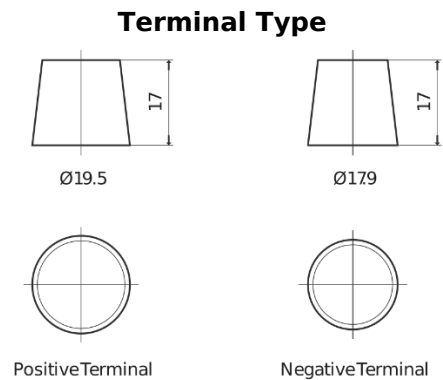

**Product overview**

Batteries for Cars

**Formula FB705**

Part number	FB705
Technology	Flooded
EAN/GTIN	3661024044448
Voltage	12 V
Capacity	70 Ah
CCA	540 A
Length	270 mm
Width	173 mm
Height	222 mm
Box size	D26
Polarity	ETN 1
Terminal Type	EN taper post
Hold Down	Korean B1+B6
Weights (subject of variation)	16.10 kg