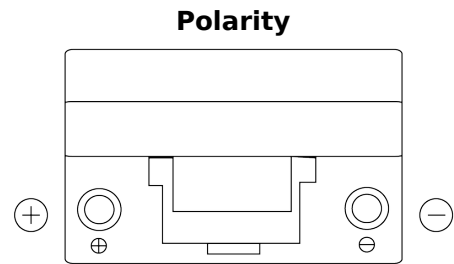

**Product overview**

Batteries for Cars

**Formula FB705**

Part number	FB705
Technology	Flooded
EAN/GTIN	3661024044448
Voltage	12 V
Capacity	70 Ah
CCA	540 A
Length	270 mm
Width	173 mm
Height	222 mm
Box size	D26
Polarity	ETN 1
Terminal Type	EN taper post
Hold Down	Korean B1+B6
Weights (subject of variation)	16.10 kg