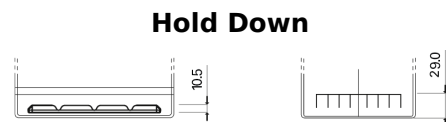

Product overview

Batteries for Cars

Excell EB705

Part number	EB705
Technology	Flooded
EAN/GTIN	3661024034449
Voltage	12 V
Capacity	70 Ah
CCA	540 A
Length	270 mm
Width	173 mm
Height	222 mm
Box size	D26
Polarity	ETN 1
Terminal Type	EN taper post
Hold Down	Korean B1+B6
Weights (subject of variation)	16.10 kg