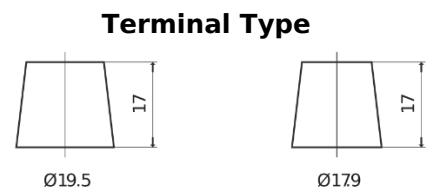

Product overview

Batteries for Cars

Excell EB705

Part number	EB705
Technology	Flooded
EAN/GTIN	3661024034449
Voltage	12 V
Capacity	70 Ah
CCA	540 A
Length	270 mm
Width	173 mm
Height	222 mm
Box size	D26
Polarity	ETN 1
Terminal Type	EN taper post
Hold Down	Korean B1+B6
Weights (subject of variation)	16.10 kg