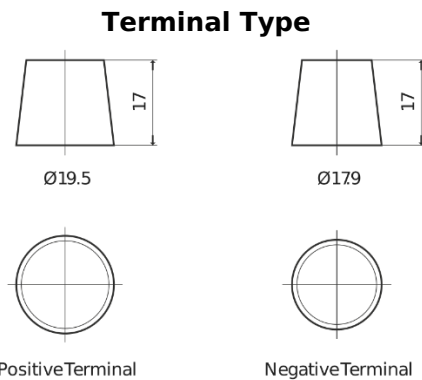

Product overview

Batteries for Cars

Excell EB705

Part number	EB705
Technology	Flooded
EAN/GTIN	3661024034449
Voltage	12 V
Capacity	70 Ah
CCA	540 A
Length	270 mm
Width	173 mm
Height	222 mm
Box size	D26
Polarity	ETN 1
Terminal Type	EN taper post
Hold Down	Korean B1+B6
Weights (subject of variation)	16.10 kg