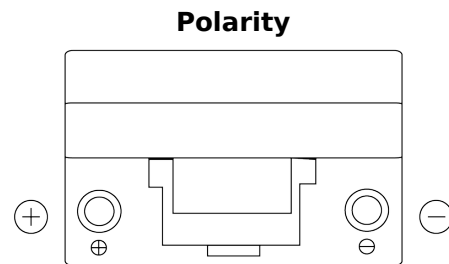

Product overview

Batteries for Cars

Excell EB705

Part number	EB705
Technology	Flooded
EAN/GTIN	3661024034449
Voltage	12 V
Capacity	70 Ah
CCA	540 A
Length	270 mm
Width	173 mm
Height	222 mm
Box size	D26
Polarity	ETN 1
Terminal Type	EN taper post
Hold Down	Korean B1+B6
Weights (subject of variation)	16.10 kg