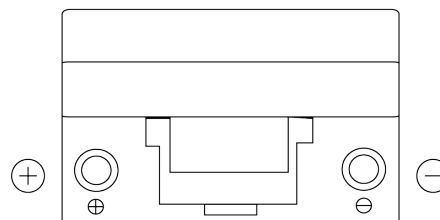

Product overview

Batteries for Cars

Power DB705

Part number	DB705
Technology	Flooded
EAN/GTIN	3661024024440
Voltage	12 V
Capacity	70 Ah
CCA	540 A
Length	270 mm
Width	173 mm
Height	222 mm
Box size	D26
Polarity	ETN 1
Terminal Type	EN taper post
Hold Down	Korean B1+B6
Weights (subject of variation)	16.10 kg

Polarity

Terminal Type

Hold Down

Design, features and specifications are subject to change without notice. We disclaim any representation or warranty, express or implied, concerning the data or recommendations, and in no event shall be liable for any loss or damage claimed to have arisen as a result. Some products may not be available in your local market.