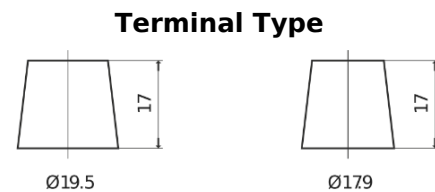

Product overview

Batteries for Marine and Leisure

Equipment GEL ES2400

Part number	ES2400
Technology	GEL
EAN/GTIN	3661024035750
Voltage	12 V
Capacity	210.0 Ah
Watt hour	2400 Wh
Length	518 mm
Width	274 mm
Height	240 mm
Box size	D06
Polarity	ETN 3
Terminal Type	EN taper post
Hold Down	B0
Weights (subject of variation)	63.50 kg