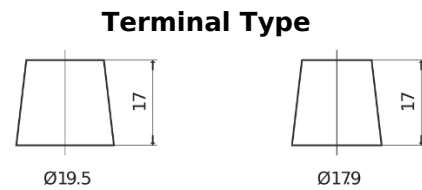

**Product overview**

Batteries for Marine and Leisure

**Equipment GEL ES2400**

Part number	ES2400
Technology	GEL
EAN/GTIN	3661024035750
Voltage	12 V
Capacity	210.0 Ah
Watt hour	2400 Wh
Length	518 mm
Width	274 mm
Height	240 mm
Box size	D06
Polarity	ETN 3
Terminal Type	EN taper post
Hold Down	B0
Weights (subject of variation)	63.50 kg