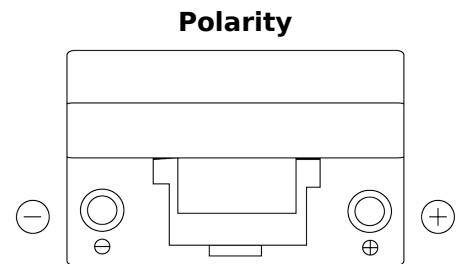

Product overview

Batteries for Cars

Technica TB704

Part number	TB704
Technology	Flooded
EAN/GTIN	3661024054430
Voltage	12 V
Capacity	70 Ah
CCA	540 A
Length	270 mm
Width	173 mm
Height	222 mm
Box size	D26
Polarity	ETN 0
Terminal Type	EN taper post
Hold Down	Korean B1+B6
Weights (subject of variation)	16.10 kg