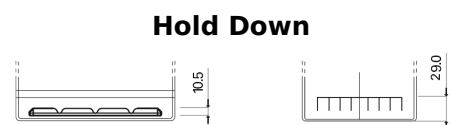

Product overview

Batteries for Cars

Technica TB704

Part number	TB704
Technology	Flooded
EAN/GTIN	3661024054430
Voltage	12 V
Capacity	70 Ah
CCA	540 A
Length	270 mm
Width	173 mm
Height	222 mm
Box size	D26
Polarity	ETN 0
Terminal Type	EN taper post
Hold Down	Korean B1+B6
Weights (subject of variation)	16.10 kg