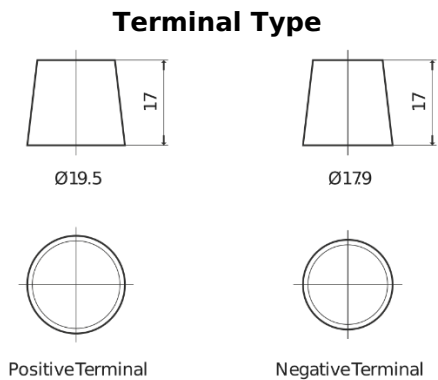

**Product overview**

Batteries for Cars

**Formula FB704**

Part number	FB704
Technology	Flooded
EAN/GTIN	3661024044431
Voltage	12 V
Capacity	70 Ah
CCA	540 A
Length	270 mm
Width	173 mm
Height	222 mm
Box size	D26
Polarity	ETN 0
Terminal Type	EN taper post
Hold Down	Korean B1+B6
Weights (subject of variation)	16.10 kg