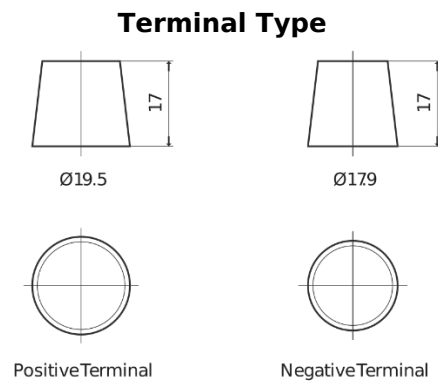

Product overview

Batteries for Marine and Leisure

Equipment GEL ES1350

Part number	ES1350
Technology	GEL
EAN/GTIN	3661024035774
Voltage	12 V
Capacity	120.0 Ah
Watt hour	1350 Wh
Length	513 mm
Width	189 mm
Height	223 mm
Box size	D04
Polarity	ETN 3
Terminal Type	EN taper post
Hold Down	B0
Weights (subject of variation)	40.00 kg