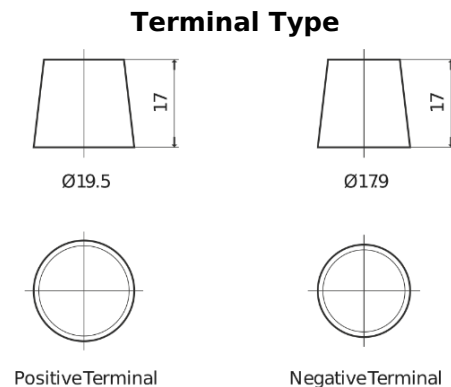

Product overview

Batteries for Marine and Leisure

Equipment GEL ES1300

Part number	ES1300
Technology	GEL
EAN/GTIN	3661024035781
Voltage	12 V
Capacity	120.0 Ah
Watt hour	1300 Wh
Length	345 mm
Width	171 mm
Height	283 mm
Box size	D03
Polarity	ETN 0
Terminal Type	EN taper post
Hold Down	B0
Weights (subject of variation)	37.50 kg