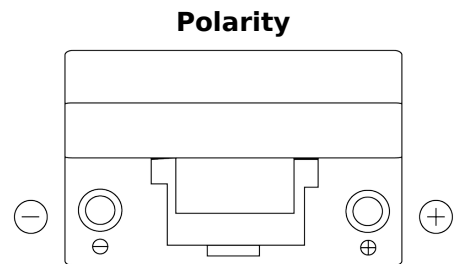

Product overview

Batteries for Cars

Excell EB704

Part number	EB704
Technology	Flooded
EAN/GTIN	3661024034432
Voltage	12 V
Capacity	70 Ah
CCA	540 A
Length	270 mm
Width	173 mm
Height	222 mm
Box size	D26
Polarity	ETN 0
Terminal Type	EN taper post
Hold Down	Korean B1+B6
Weights (subject of variation)	16.10 kg