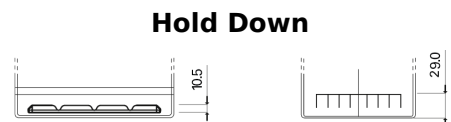

Product overview

Batteries for Cars

Excell EB704

Part number	EB704
Technology	Flooded
EAN/GTIN	3661024034432
Voltage	12 V
Capacity	70 Ah
CCA	540 A
Length	270 mm
Width	173 mm
Height	222 mm
Box size	D26
Polarity	ETN 0
Terminal Type	EN taper post
Hold Down	Korean B1+B6
Weights (subject of variation)	16.10 kg