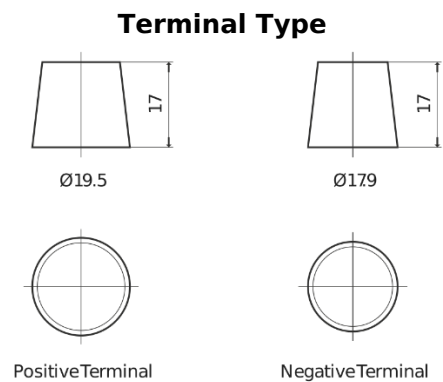

**Product overview**

Batteries for Marine and Leisure

**Equipment GEL ES1300**

Part number	ES1300
Technology	GEL
EAN/GTIN	3661024035781
Voltage	12 V
Capacity	120.0 Ah
Watt hour	1300 Wh
Length	345 mm
Width	171 mm
Height	283 mm
Box size	D03
Polarity	ETN 0
Terminal Type	EN taper post
Hold Down	B0
Weights (subject of variation)	37.50 kg