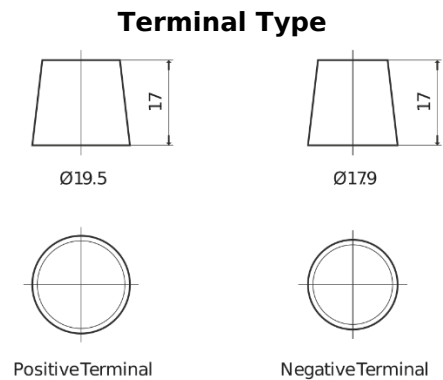

Product overview

Batteries for Cars

Excell EB704

Part number	EB704
Technology	Flooded
EAN/GTIN	3661024034432
Voltage	12 V
Capacity	70 Ah
CCA	540 A
Length	270 mm
Width	173 mm
Height	222 mm
Box size	D26
Polarity	ETN 0
Terminal Type	EN taper post
Hold Down	Korean B1+B6
Weights (subject of variation)	16.10 kg