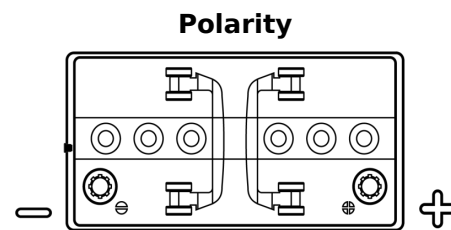

Product overview

Batteries for Marine and Leisure

Equipment GEL ES1300

Part number	ES1300
Technology	GEL
EAN/GTIN	3661024035781
Voltage	12 V
Capacity	120.0 Ah
Watt hour	1300 Wh
Length	345 mm
Width	171 mm
Height	283 mm
Box size	D03
Polarity	ETN 0
Terminal Type	EN taper post
Hold Down	B0
Weights (subject of variation)	37.50 kg