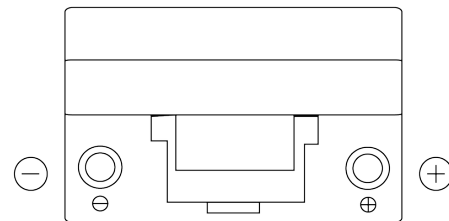

Product overview

Batteries for Cars

Power DB704

Part number	DB704
Technology	Flooded
EAN/GTIN	3661024024433
Voltage	12 V
Capacity	70 Ah
CCA	540 A
Length	270 mm
Width	173 mm
Height	222 mm
Box size	D26
Polarity	ETN 0
Terminal Type	EN taper post
Hold Down	Korean B1+B6
Weights (subject of variation)	16.10 kg

Polarity

Terminal Type

Positive Terminal

Negative Terminal

Hold Down

Design, features and specifications are subject to change without notice. We disclaim any representation or warranty, express or implied, concerning the data or recommendations, and in no event shall be liable for any loss or damage claimed to have arisen as a result. Some products may not be available in your local market.