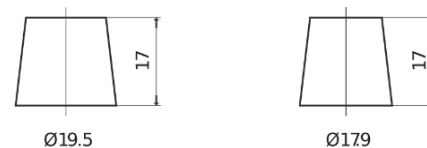

Terminal Type