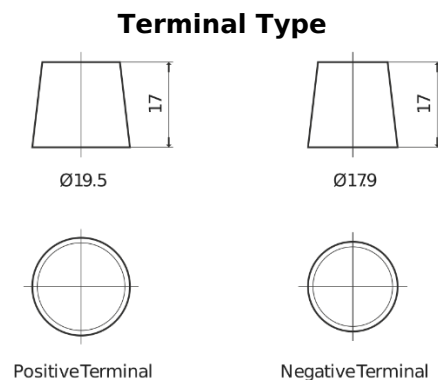

Product overview

Batteries for Marine and Leisure

Dual ER850

Part number	ER850
Technology	Flooded
EAN/GTIN	3661024037440
Voltage	12 V
Capacity	180.0 Ah
CCA	1000 A
Watt hour	850 Wh
Length	513 mm
Width	223 mm
Height	223 mm
Box size	D05
Polarity	ETN 3
Terminal Type	EN taper post
Hold Down	B0
Weights (subject of variation)	46.10 kg