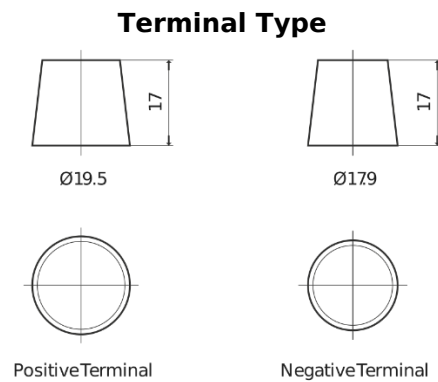

**Product overview**

Batteries for Marine and Leisure

**Dual ER550**

Part number	ER550
Technology	Flooded
EAN/GTIN	3661024035989
Voltage	12 V
Capacity	115.0 Ah
CCA	760 A
Watt hour	550 Wh
Length	349 mm
Width	175 mm
Height	235 mm
Box size	D02
Polarity	ETN 1
Terminal Type	EN taper post
Hold Down	B0
Weights (subject of variation)	27.80 kg