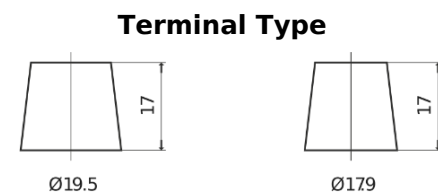

**Product overview**

Batteries for Marine and Leisure

**Dual ER550**

Part number	ER550
Technology	Flooded
EAN/GTIN	3661024035989
Voltage	12 V
Capacity	115.0 Ah
CCA	760 A
Watt hour	550 Wh
Length	349 mm
Width	175 mm
Height	235 mm
Box size	D02
Polarity	ETN 1
Terminal Type	EN taper post
Hold Down	B0
Weights (subject of variation)	27.80 kg