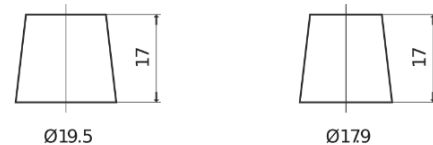

Terminal Type