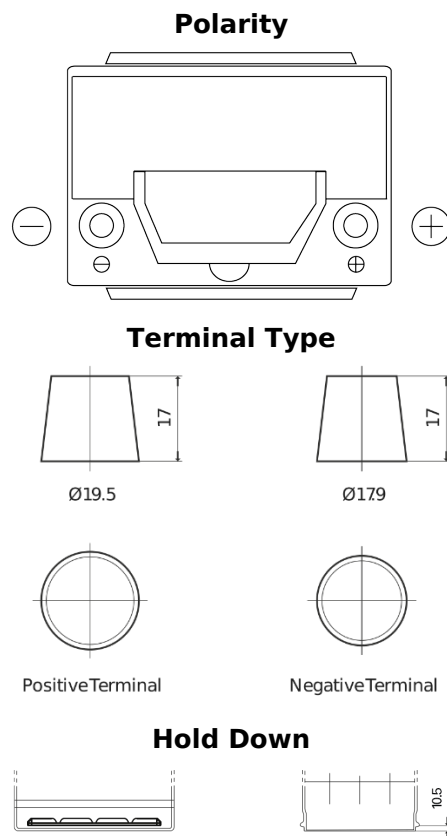

Product overview

Batteries for Cars

Premium EA654

Part number	EA654
Technology	Flooded
EAN/GTIN	3661024034142
Voltage	12 V
Capacity	65 Ah
CCA	580 A
Length	230 mm
Width	173 mm
Height	222 mm
Box size	D23
Polarity	ETN 0
Terminal Type	EN taper post
Hold Down	Korean B1
Weights (subject of variation)	16.00 kg