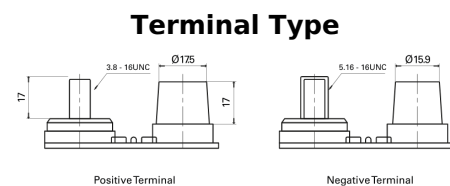

**Product overview**

Batteries for Marine and Leisure

**Dual AGM EP900**

Part number	EP900
Technology	AGM
EAN/GTIN	3661024035965
Voltage	12 V
Capacity	100.0 Ah
CCA	800 A
Watt hour	900 Wh
Length	330 mm
Width	173 mm
Height	240 mm
Box size	G31
Polarity	ETN 1
Terminal Type	SAE M 3/8" - 5/16" taper&stud
Hold Down	B0
Weights (subject of variation)	31.00 kg