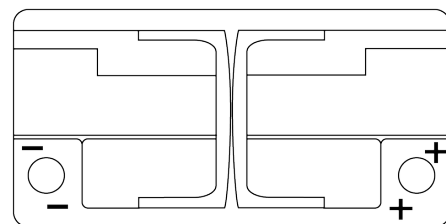

Product overview

Batteries for Marine and Leisure

Dual AGM EP800

Part number	EP800
Technology	AGM
EAN/GTIN	3661024036535
Voltage	12 V
Capacity	95.0 Ah
CCA	850 A
Watt hour	800 Wh
Length	353 mm
Width	175 mm
Height	190 mm
Box size	L05
Polarity	ETN 0
Terminal Type	EN taper post
Hold Down	B13
Weights (subject of variation)	26.10 kg

Polarity

Terminal Type

Ø19.5

Ø17.9

Positive Terminal

Negative Terminal

Hold Down

5 notches