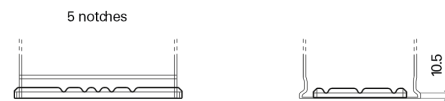

Product overview

Batteries for Marine and Leisure

Dual AGM EP800

Part number	EP800
Technology	AGM
EAN/GTIN	3661024036535
Voltage	12 V
Capacity	95.0 Ah
CCA	850 A
Watt hour	800 Wh
Length	353 mm
Width	175 mm
Height	190 mm
Box size	L05
Polarity	ETN 0
Terminal Type	EN taper post
Hold Down	B13
Weights (subject of variation)	26.10 kg

Polarity

Terminal Type

Ø19.5

Ø17.9

Positive Terminal

Negative Terminal

Hold Down

5 notches