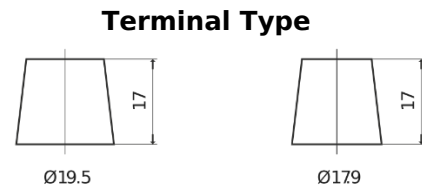

**Product overview**

Batteries for Cars

**EFB TL604**

Part number	TL604
Technology	EFB
EAN/GTIN	3661024056526
Voltage	12 V
Capacity	60 Ah
CCA	520 A
Length	230 mm
Width	173 mm
Height	222 mm
Box size	D23
Polarity	ETN 0
Terminal Type	EN taper post
Hold Down	B0
Weights (subject of variation)	15.80 kg