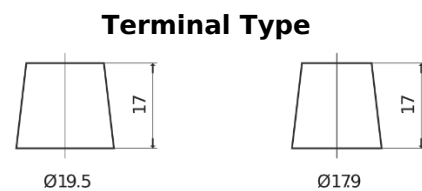

**Product overview**

Batteries for Marine and Leisure

**Dual AGM EP2100**

Part number	EP2100
Technology	AGM
EAN/GTIN	3661024035934
Voltage	12 V
Capacity	240.0 Ah
CCA	1200 A
Watt hour	2100 Wh
Length	518 mm
Width	274 mm
Height	240 mm
Box size	D06
Polarity	ETN 3
Terminal Type	EN taper post
Hold Down	B0
Weights (subject of variation)	70.00 kg