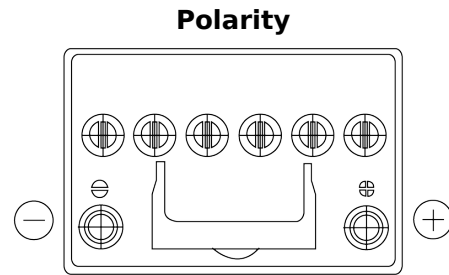

**Product overview**

Batteries for Cars

**EFB TL604**

Part number	TL604
Technology	EFB
EAN/GTIN	3661024056526
Voltage	12 V
Capacity	60 Ah
CCA	520 A
Length	230 mm
Width	173 mm
Height	222 mm
Box size	D23
Polarity	ETN 0
Terminal Type	EN taper post
Hold Down	B0
Weights (subject of variation)	15.80 kg