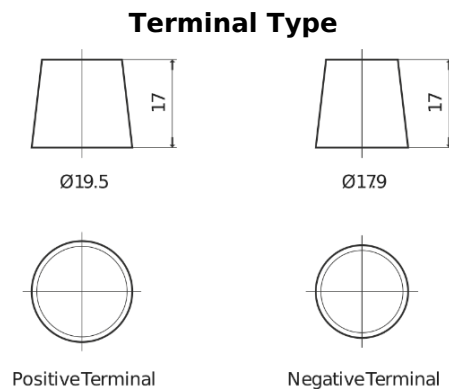

Product overview

Batteries for Marine and Leisure

Dual AGM EP2100

Part number	EP2100
Technology	AGM
EAN/GTIN	3661024035934
Voltage	12 V
Capacity	240.0 Ah
CCA	1200 A
Watt hour	2100 Wh
Length	518 mm
Width	274 mm
Height	240 mm
Box size	D06
Polarity	ETN 3
Terminal Type	EN taper post
Hold Down	B0
Weights (subject of variation)	70.00 kg