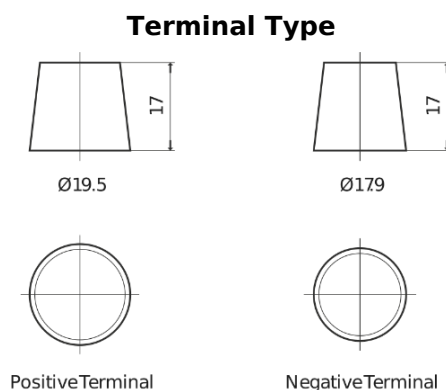

Product overview

Batteries for Marine and Leisure

Start EN850

Part number	EN850
Technology	Flooded
EAN/GTIN	3661024036078
Voltage	12 V
Capacity	110.0 Ah
CCA	750 A
MCA	850
Length	349 mm
Width	175 mm
Height	235 mm
Box size	D02
Polarity	ETN 1
Terminal Type	EN taper post
Hold Down	B0
Weights (subject of variation)	25.40 kg