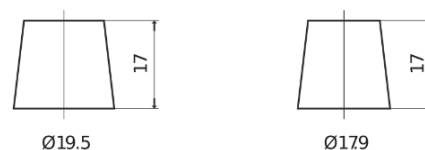

Terminal Type