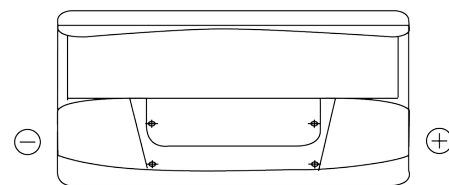

Product overview

Batteries for Marine and Leisure

Start EN800

Part number	EN800
Technology	Flooded
EAN/GTIN	3661024036351
Voltage	12 V
Capacity	90.0 Ah
CCA	720 A
MCA	800
Length	353 mm
Width	175 mm
Height	190 mm
Box size	L05
Polarity	ETN 0
Terminal Type	EN taper post
Hold Down	B13
Weights (subject of variation)	20.50 kg

Polarity

Terminal Type

Positive Terminal

Negative Terminal

Hold Down

Design, features and specifications are subject to change without notice. We disclaim any representation or warranty, express or implied, concerning the data or recommendations, and in no event shall be liable for any loss or damage claimed to have arisen as a result. Some products may not be available in your local market.