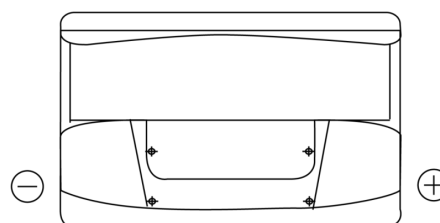

**Product overview**

Batteries for Marine and Leisure

**Start EN750**

Part number	EN750
Technology	Flooded
EAN/GTIN	3661024036085
Voltage	12 V
Capacity	74.0 Ah
CCA	680 A
MCA	750
Length	278 mm
Width	175 mm
Height	190 mm
Box size	L03
Polarity	ETN 0
Terminal Type	EN taper post
Hold Down	B13
Weights (subject of variation)	16.60 kg

**Polarity**

**Terminal Type**

**Hold Down**

Design, features and specifications are subject to change without notice. We disclaim any representation or warranty, express or implied, concerning the data or recommendations, and in no event shall be liable for any loss or damage claimed to have arisen as a result. Some products may not be available in your local market.