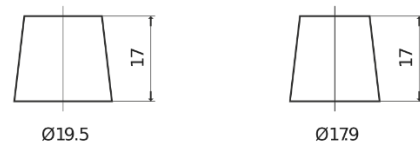

Product overview

Batteries for Cars

Formula FB605

Part number	FB605
Technology	Flooded
EAN/GTIN	3661024044424
Voltage	12 V
Capacity	60 Ah
CCA	480 A
Length	230 mm
Width	173 mm
Height	222 mm
Box size	D23
Polarity	ETN 1
Terminal Type	EN taper post
Hold Down	Korean B1
Weights (subject of variation)	14.60 kg

Polarity

Terminal Type

Positive Terminal

Negative Terminal

Hold Down

Design, features and specifications are subject to change without notice. We disclaim any representation or warranty, express or implied, concerning the data or recommendations, and in no event shall be liable for any loss or damage claimed to have arisen as a result. Some products may not be available in your local market.