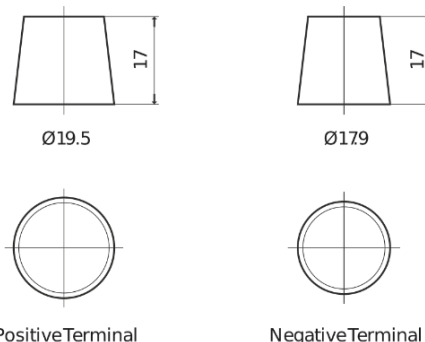

Terminal Type

Hold Down

Design, features and specifications are subject to change without notice. We disclaim any representation or warranty, express or implied, concerning the data or recommendations, and in no event shall be liable for any loss or damage claimed to have arisen as a result. Some products may not be available in your local market.